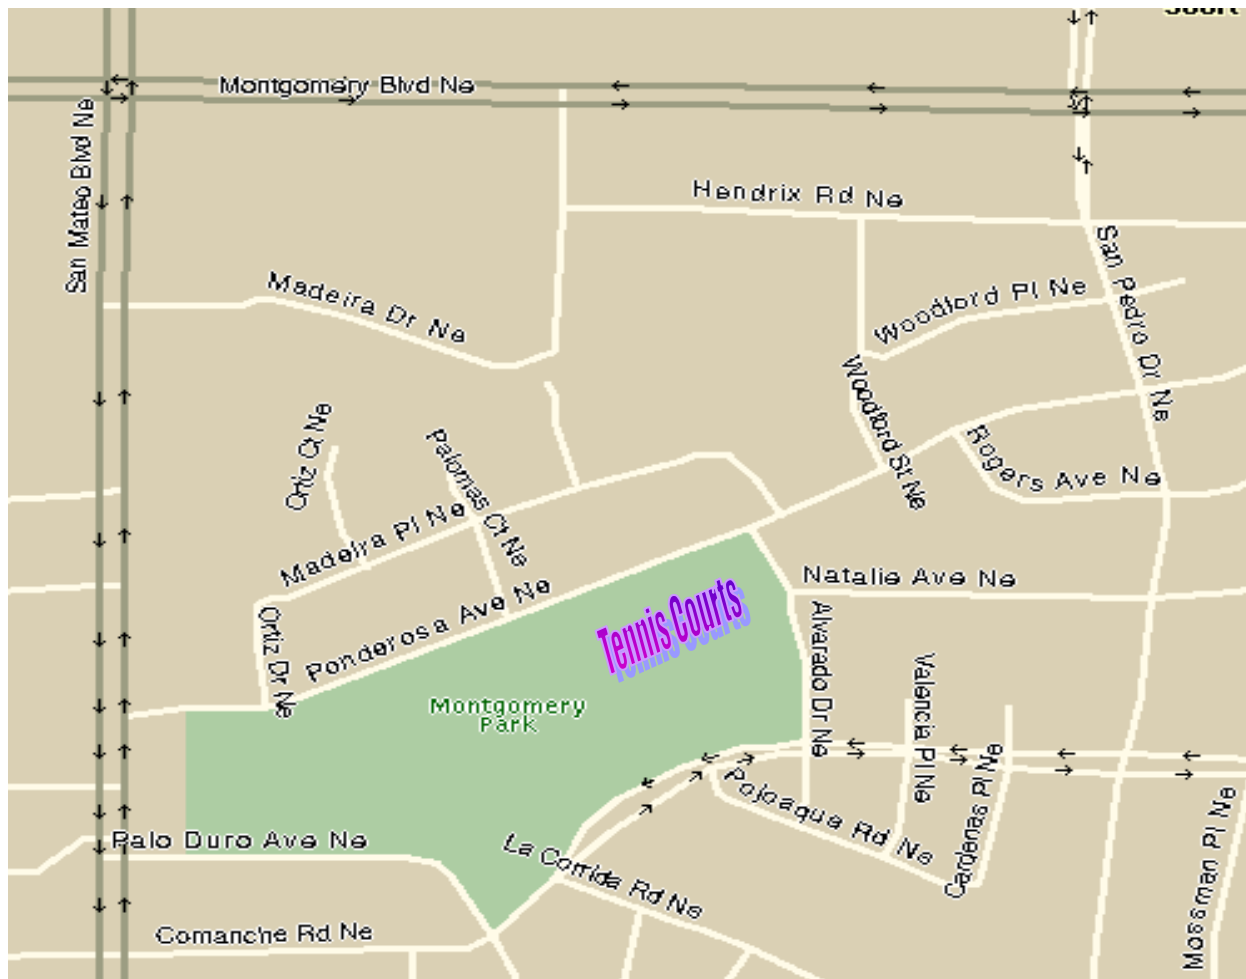

ACS 2008 Mid-School Tennis Information

Coach: Tim Draelos, 249-0785 (M), 844-8698 (W), 296-3078 (H)

Tennis court location for practices and home matches:

Montgomery Park, located north of Comanche, between San Mateo and San Pedro.